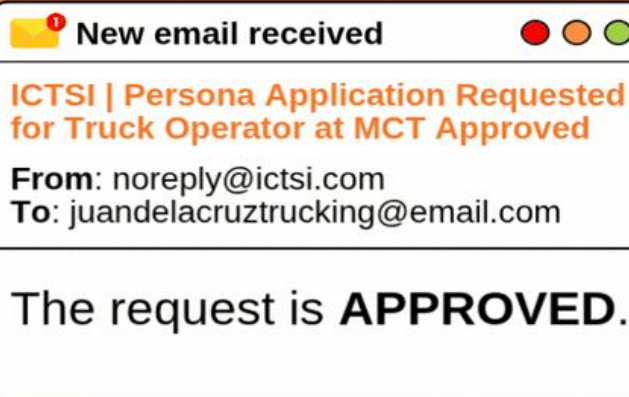

6 DAYS TO GO

Starting MAY 15, EIR will no longer be available at the exit gate.

You may download your Digital EIR via ICTSI RADAR through the mobile or web application (<https://radar.ictsi.com/login>)

MAKE SURE TO REGISTER ON THE ICTSI RADAR TO ACCESS AND DOWNLOAD YOUR DIGITAL EIR.

1 Register your account in ICTSI Radar

2 Subscribe as Truck Operator

3 Download your EIR from My Truck Tracking

After successfully submitting complete documents as a Truck Operator via the ICTSI RADAR, you will receive an email from noreply@ictsi.com confirming that your request has been approved.